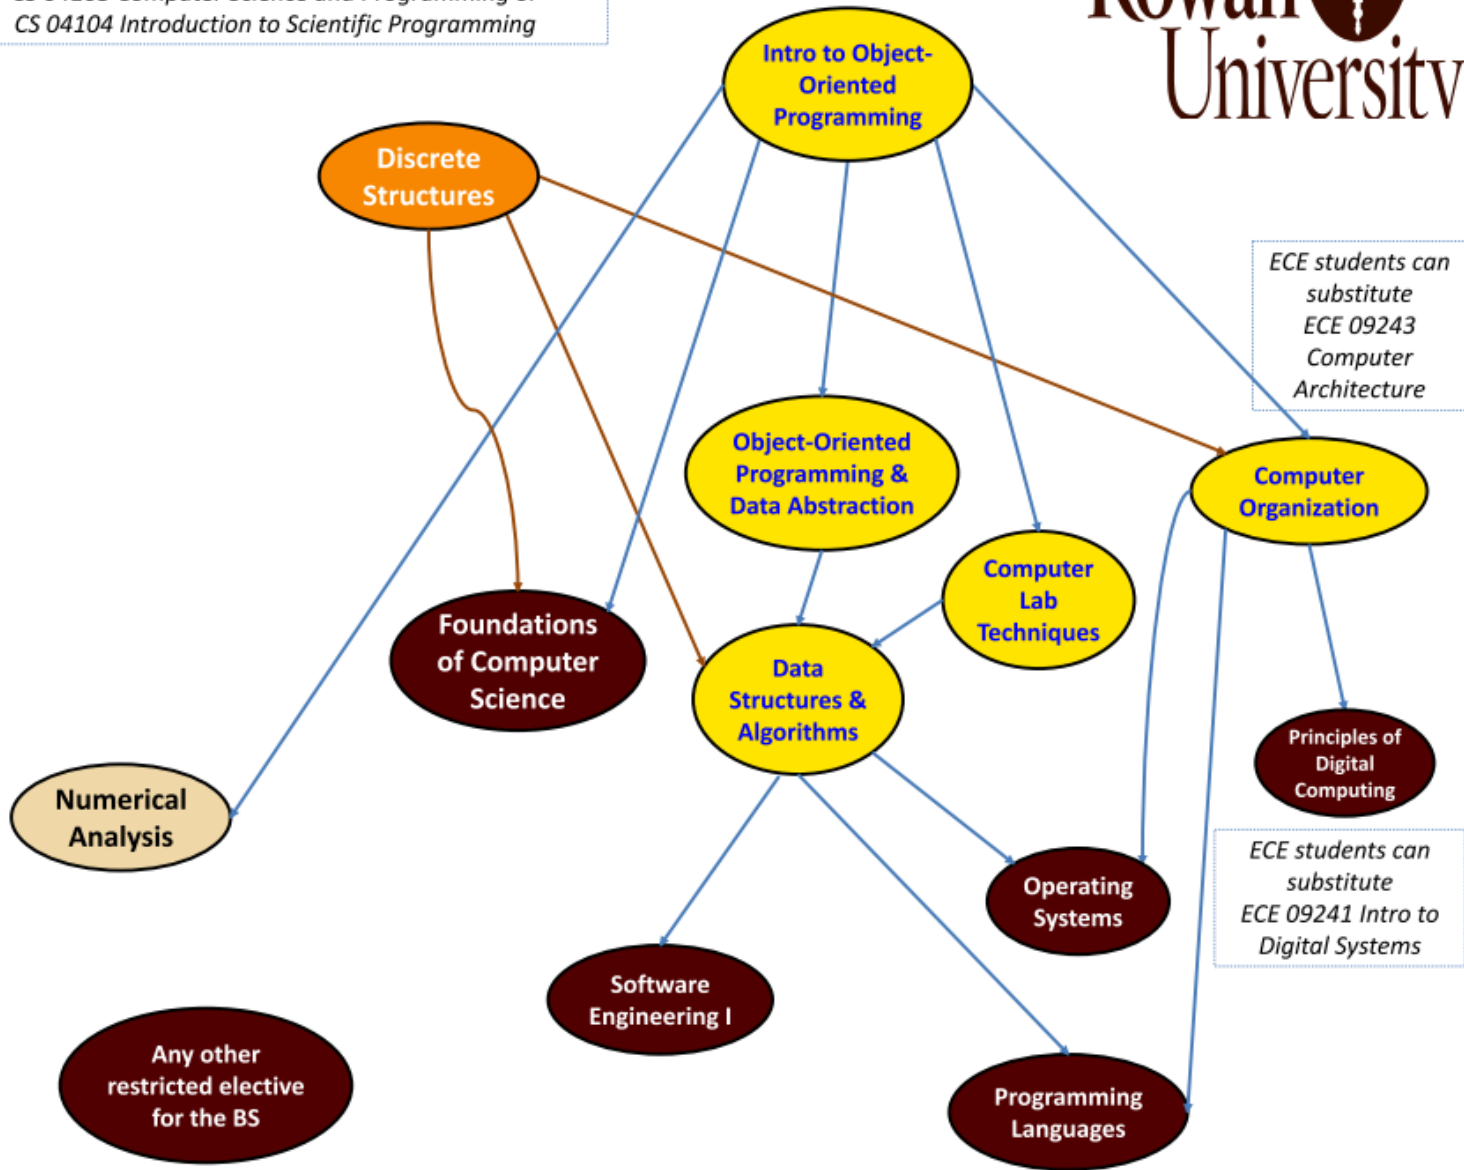

# Courses in the Computer Science Minor

Engineering students should take **CS 04113 IOOP** instead of  
 CS 04103 Computer Science and Programming or  
 CS 04104 Introduction to Scientific Programming

ECE students can substitute  
 ECE 09243  
 Computer Architecture

ECE students can substitute  
 ECE 09241 Intro to  
 Digital Systems

One restricted elective needed

Required CS course
Restricted Elective CS course
Required Math course
Restricted Elective Math

← Pre-requisite   
 —●— Co-requisite